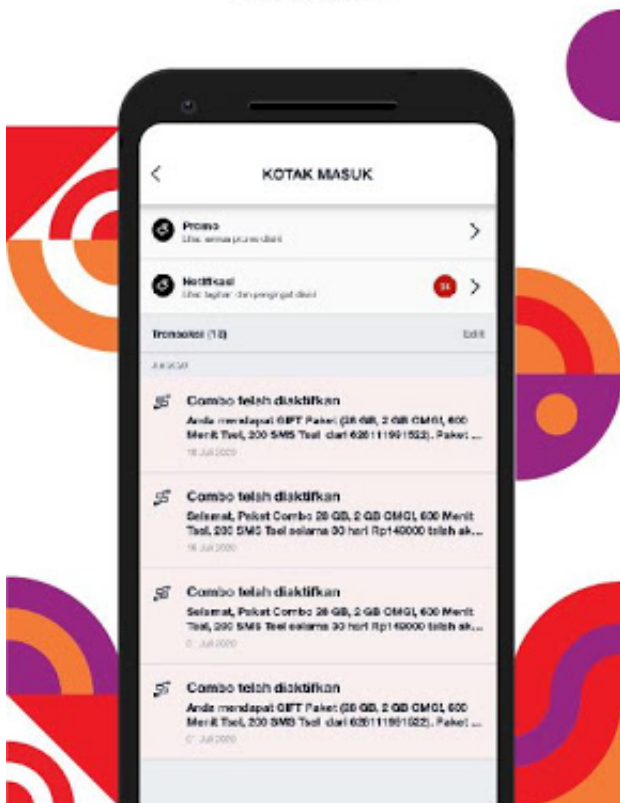

It is headquartered in Telkomsel is the largest wireless carrier in the country with 172 million customers as of 2018.. The company Operates their network on the 900–1800 MHz frequency range, as well as and services on other frequencies.. Telkomsel Telecommunication Center (TTC) Building in, Indonesia PT Telekomunikasi Selular, trading as Telkomsel, is an wireless network provider founded in 1995 and is a subsidiary of.. Telkomsel operates a variety of sim card brands, chief among them are simPATI and kartuHALO.

telkomsel flash

telkomsel flash, telkomsel flash modem, telkomsel flash modem setting, telkomsel flash adalah, telkomsel flash paket, telkomsel flash modem driver, telkomsel flash kaskus, telkomsel flash unlimited, telkomsel flash kuota, telkomsel flash wifi, telkomsel flash usb modem driver, telkomsel flash package, telkomsel flash vs telkom speedy [Barbie In The Nutcracker Full Movie Free Download](#)

[Bluetooth Hid Device Drivers For Mac](#)

New Look on Inbox Page

Help you sort out promo information and notification.

[Internet Download Manager Crack Key Free Download](#)

telkomsel flash modem setting

[Play Store Os Version](#)