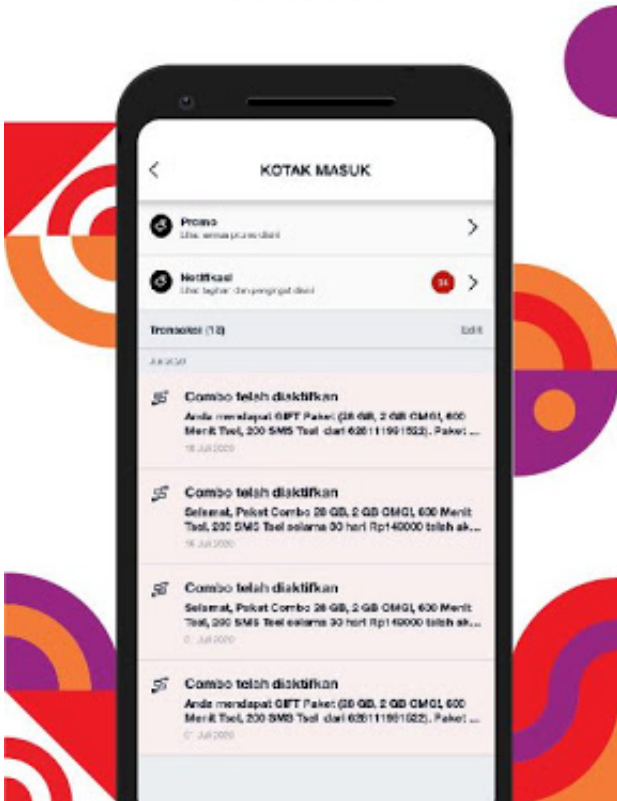

Download

New Look on Inbox Page

Help you sort out promo information and notification.

[My Telkomsel Flash](#)

Download

These brands differ on their payment model (pre-paid vs

1. [telkomsel flash](#)
2. [telkomsel flash modem setting](#)
3. [telkomsel flash modem driver](#)

It is headquartered in Telkomsel is the largest wireless carrier in the country with 172 million customers as of 2018.. The company Operates their network on the 900–1800 MHz frequency range, as well as and services on other frequencies.. Telkomsel Telecommunication Center (TTC) Building in, Indonesia PT Telekomunikasi Selular, trading as Telkomsel, is an wireless network provider founded in 1995 and is a subsidiary of.. Telkomsel operates a variety of sim card brands, chief among them are simPATI and kartuHALO.

telkomsel flash

telkomsel flash, telkomsel flash modem, telkomsel flash modem setting, telkomsel flash adalah, telkomsel flash paket, telkomsel flash modem driver, telkomsel flash kaskus, telkomsel flash unlimited, telkomsel flash kuota, telkomsel flash wifi, telkomsel flash usb modem driver, telkomsel flash package, telkomsel flash vs telkom speedy [Barbie In The Nutcracker Full Movie Free Download](#)