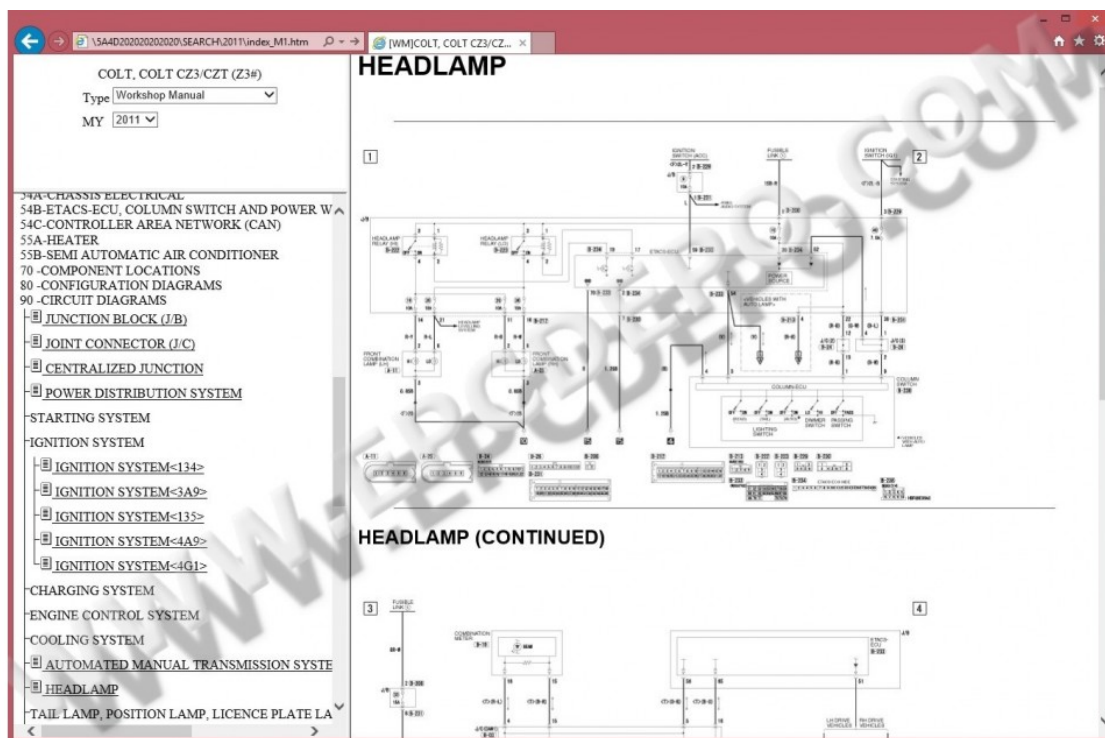

mitsubishi colt workshop manual

mitsubishi colt workshop manual pdf, mitsubishi colt workshop manuals, mitsubishi colt 3000i v6 workshop manual, mitsubishi
colt 2.8 tdi workshop manual, mitsubishi colt 2005 workshop manual pdf, mitsubishi colt 2006 workshop manual, mitsubishi
colt 3000i v6 workshop manual pdf, mitsubishi colt 2007 workshop manual, mitsubishi colt czc workshop manual, mitsubishi
colt 2400i workshop manual, mitsubishi colt workshop manual, mitsubishi colt workshop manual free download, mitsubishi colt
repair manual, mitsubishi colt repair manual pdf, mitsubishi colt repair manual free download, mitsubishi colt rodeo workshop
manual pdf [Bubble Bobble 2 Nes Rom](#)

You have a lot less work Mitsubishi Colt is a nameplate from Mitsubishi that has been applied to a number of automobiles since
1962.. rar41 3MbDownloadMitsubishi Colt 1992-1996 Workshop Manual rar41 2MbDownloadMitsubishi Colt 1994-2001
Electrical Wiring Diagrams. [Gratis Theme Changer Line For Iphone](#)

[Cisco Anyconnect Mac Download Yosemite](#)